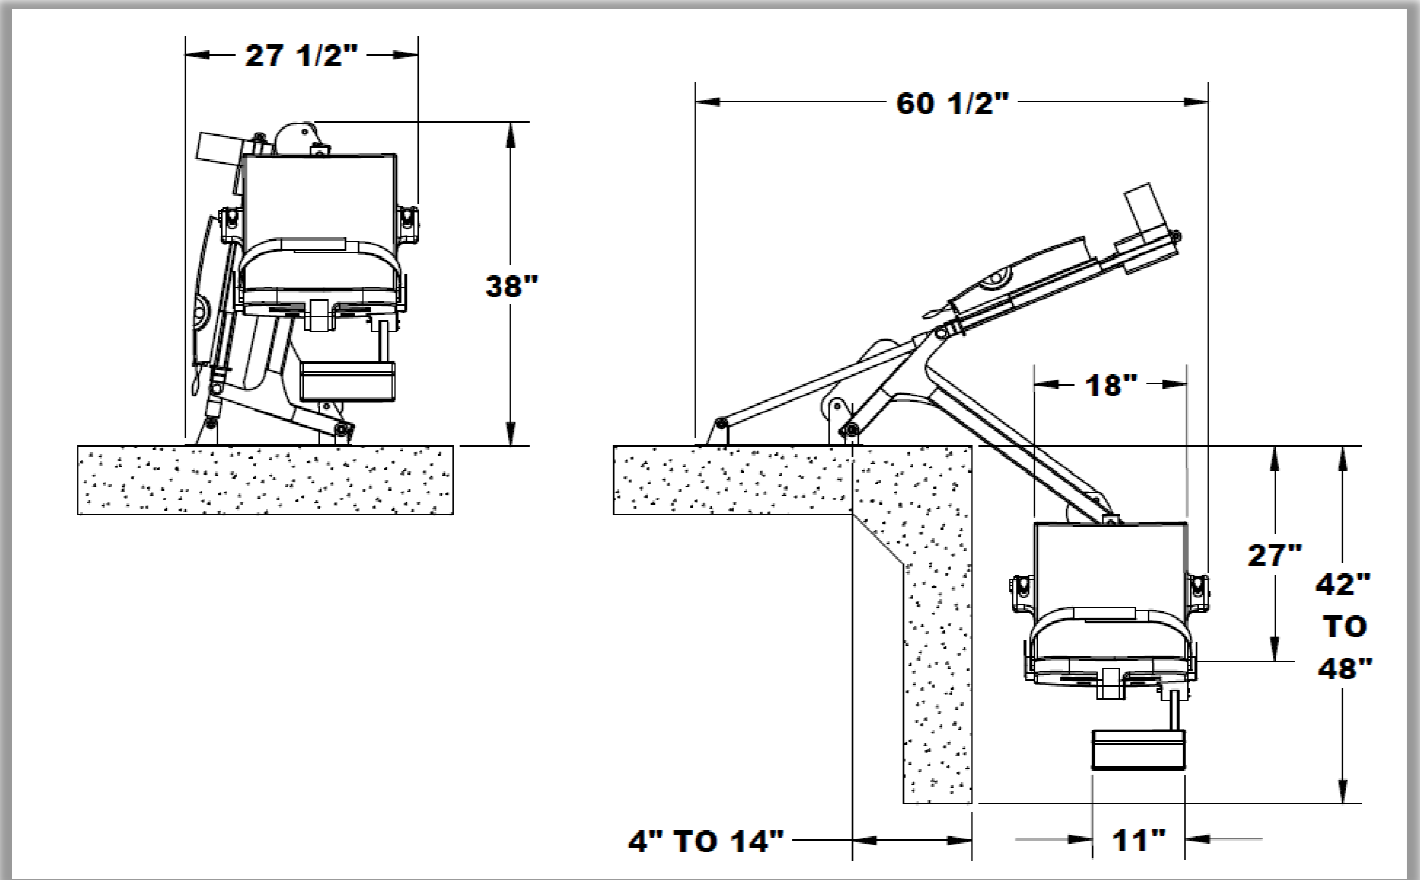

RANGER LIFT DIMENSIONS & SPECIFICATIONS

DIMENSIONS:

Height at deck level:	38" (97cm)
Width at deck level:	27-1/2" (69cm)
Total footprint on deck:	27-1/2" (69cm) wide x 46" (117cm) long
Set back range:	Maximum 14" (35cm) to center of front anchors
Lowering depth:	27" (69cm) to top of seat surface
Product weight:	120 Pounds (54kg)
Shipping weight:	200 Pounds (91kg)
Shipping Dimensions:	48" x 45" x 48" (122 x 114 x 122cm)
Shipping Method:	LTL Freight

SPECIFICATIONS:

Frame:	Stainless Steel (type 304)
Finish:	White UV Stabilized epoxy power coat
Actuator:	24v Electric Linear Actuator
Power:	Rechargeable 24v battery (120v Charger included with lift)
Controls:	Waterproof push button
Chair & Footrest:	UV Stabilized Polyethylene (LLDPE)
Weight capacity:	300 pounds (136kg)
Warranty:	2 year warranty